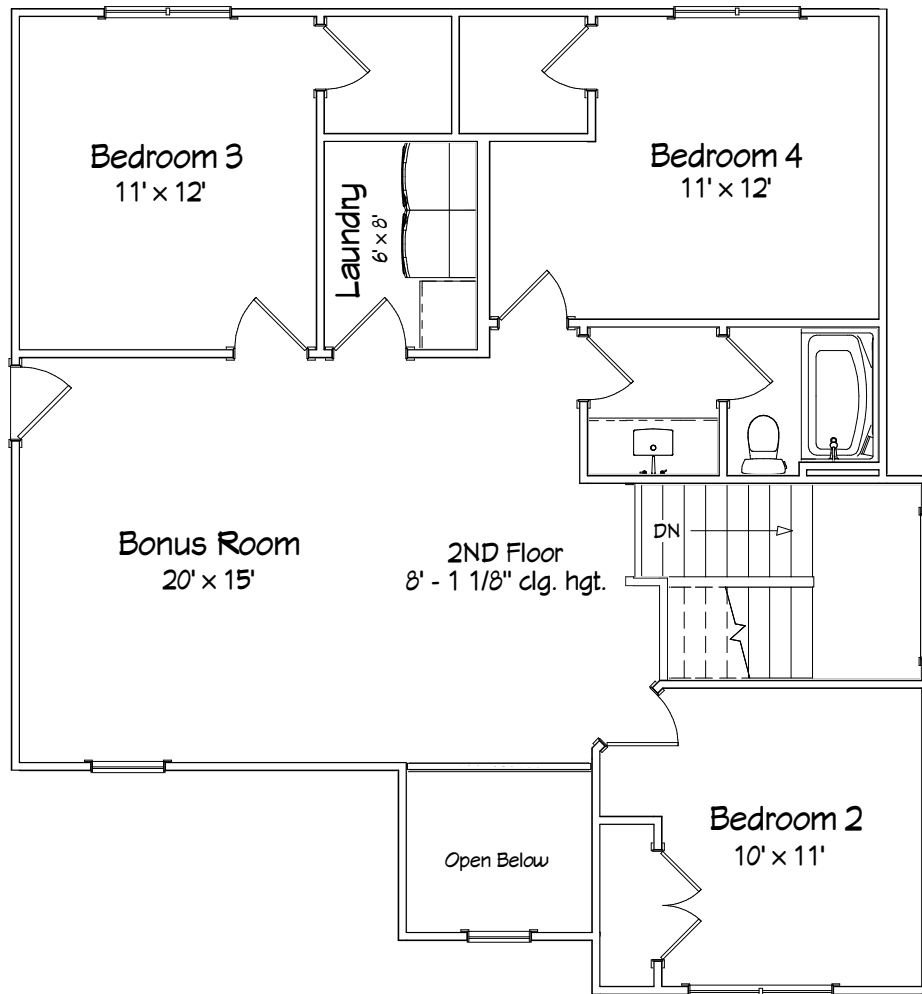

**PRESTON
ALLEN HOMES**
CUSTOM DESIGN - QUALITY BUILT
(260) 444-6840

Modern Tudor

4 BR - Master Down

**PRESTON
ALLEN HOMES**
CUSTOM DESIGN - QUALITY BUILT
(260) 444-6840

Modern Tudor 4 BR - Master Down